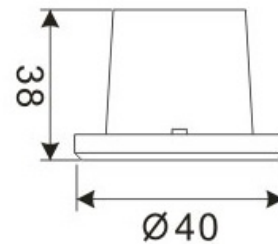

# LED Recessed Lighting – LR-R00128

Model No.	LR-R00128
LED Type	5mm
LED Q'TY.	2
Beam Angle	15°
Minimum luminous flux(lm)	10
Voltage	120-240V
LED Watt	0.3W
Environmental Temperature	- 20°C~60°C
Environmental Humidity	0%-95%
Safety Class	II
Safety Type	IP68
Material	Stainless Steel+PC
Driver	Included